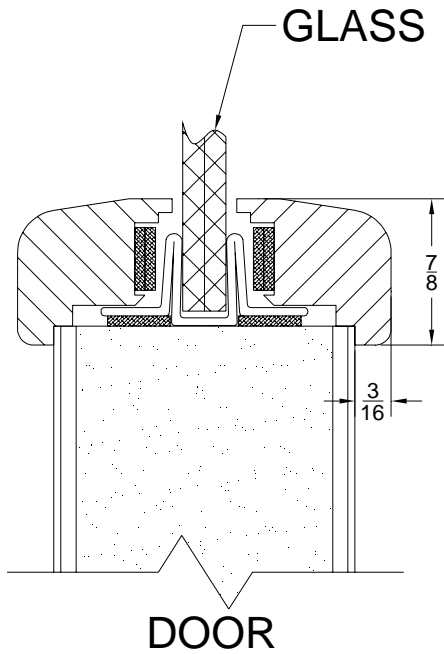

**WOOD VISION LITE KITS
45 - 60 - 90 MINUTE**

FULL LIP BEAD RATED

FLUSH BEAD RATED

PRODUCT FEATURES:

Use	For use with 45, 60, AND 90 Min. rated doors.
Species Available	Maple, White Oak, Red Oak, Cherry, Mahogany, and Walnut.
Sizes	Maximum exposed dimension. 45 min = 1296 sq. inches 60/90 min = 100 sq. inches
Listed	ITS-WH Listed.
Glass size	Glass should be cut 1/8" less in length and width than wood vision kit ordered.