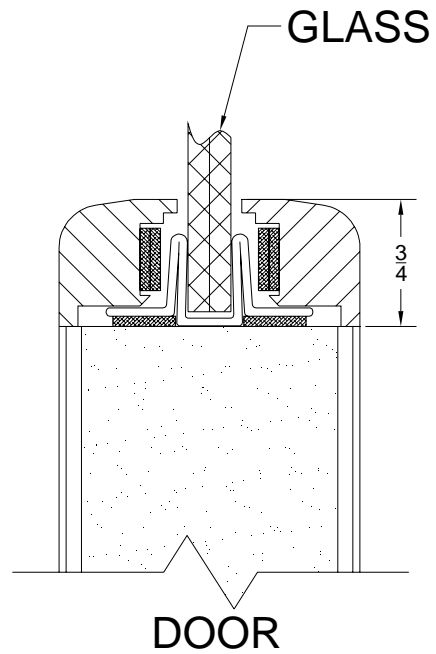

**WOOD VISION LITE KITS
45 - 60 - 90 MINUTE**

FULL LIP BEAD RATED

FLUSH BEAD RATED

PRODUCT FEATURES:

Use	For use with 45, 60, AND 90 Min. rated doors.
Species Available	Maple, White Oak, Red Oak, Cherry, Mahogany, and Walnut.
Sizes	Maximum exposed dimension. 45 min = 1296 sq. inches 60/90 min = 100 sq. inches
Listed	ITS-WH Listed.
Glass size	Glass should be cut 1/8" less in length and width than wood vision kit ordered.