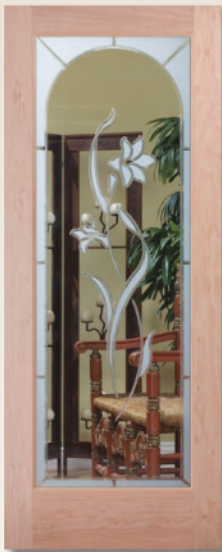

FAMILY:
GROOVED & ETCHED

Tulip

Grooved and etched glass with floral pattern. Tulip pattern is handed.

Specify LH or RH (LH shown)

Doors are Available in 9 Surfaces:

Primed White

Pine

Oak

Knotty Pine

Fir

Maple

Knotty Alder

Cherry

African Mohogany

Optional 8 foot tall doors are available in Primed White and Pine species only.

Optional 8 foot tall door features additional panel at bottom