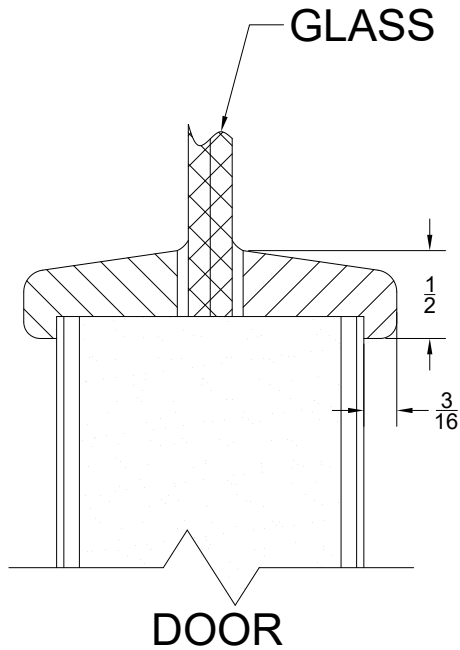

**WOOD VISION LITE KITS
NON RATED**

FULL LIP BEAD W-7

FLUSH BEAD W-9

PRODUCT FEATURES:

- | | |
|--|--|
| <p>Use</p> <p>Species Available</p> <p>Sizes</p> <p>Listed</p> <p>Glass size</p> <p>Parts List</p> | <p>For use with non rated doors.</p> <p>Birch, Cherry, Mahogany, Maple, Red Oak, Walnut and White Oak.</p> <p>Various sizes available in full-inch increments up to maximum area / size listed below.</p> <p>ITS.</p> <p>Glass should be cut 1/8" less in length and width than wood beaded lite size ordered.</p> <p>(1) one instruction sheet.</p> <p>(8) eight prefit wood beads with nails pre-fitted into the lite opening.</p> <p>(1) one tube of silicone caulk or glazing tape. (EPDM or Norton V990) supplied with glass by glazers.</p> |
|--|--|