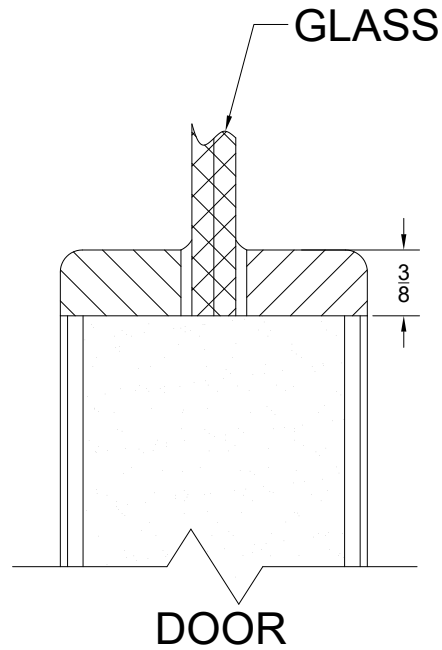

**WOOD VISION LITE KITS
NON RATED**

FULL LIP BEAD W-7

FLUSH BEAD W-9

PRODUCT FEATURES:

- | | |
|--|--|
| <p>Use</p> <p>Species Available</p> <p>Sizes</p> <p>Listed</p> <p>Glass size</p> <p>Parts List</p> | <p>For use with non rated doors.</p> <p>Birch, Cherry, Mahogany, Maple, Red Oak, Walnut and White Oak.</p> <p>Various sizes available in full-inch increments up to maximum area / size listed below.</p> <p>ITS.</p> <p>Glass should be cut 1/8" less in length and width than wood beaded lite size ordered.</p> <p>(1) one instruction sheet.</p> <p>(8) eight prefit wood beads with nails pre-fitted into the lite opening.</p> <p>(1) one tube of silicone caulk or glazing tape. (EPDM or Norton V990) supplied with glass by glazers.</p> |
|--|--|