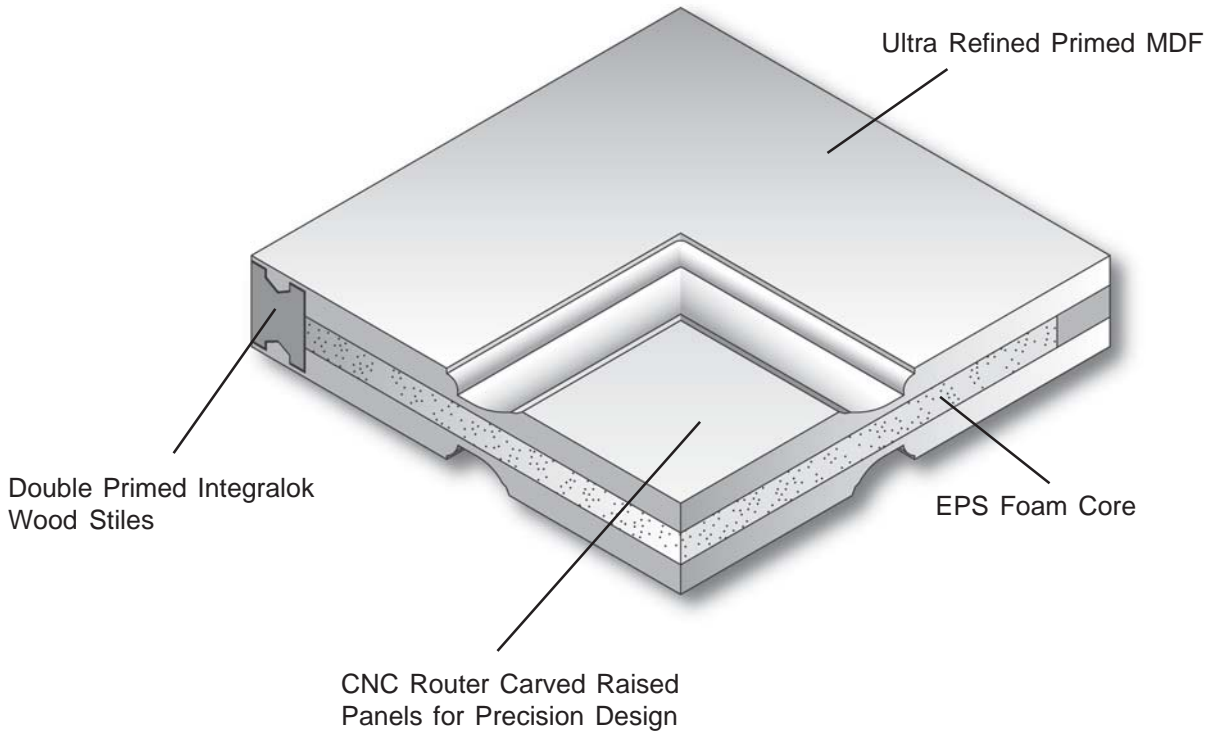

FOAM CORE

- STANDARD THICKNESS 1-3/4" & 1-3/8"
- STANDARD DOOR WIDTHS:
2/0, 2/4, 2/6, 2/8, 3/0, 3/6, 4/0
- STANDARD DOOR HEIGHTS:
6/8, 7/0, 8/0
- WARRANTY:
SEE LIMITED LIFETIME WARRANTY
- HARDWARE MACHINING:
TO SPECIFICATION